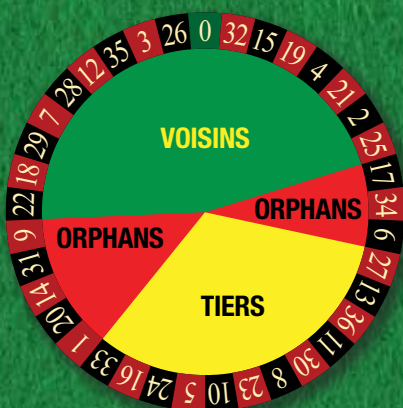

A New Spin on an Old Favourite!

sky
CITY
AUCKLAND

R20 GAME RESPONSIBLY

SkyCity is a responsible host. If you wish to discuss your Gaming, please talk to a SkyCity staff member or call the Gambling Helpline on 0800 654 655. Children under the age of 14 years must not be left unattended at SkyCity.

Section Bet Roulette

The great new way to enjoy traditional French bets at SkyCity!

For the first time at SkyCity, you can now place direct wagers on either **Orphans**, **Voisins** or **Tiers** in our outside bets section.

Section	Numbers	Pays
Voisins	0	2 to 1
	2, 3, 4, 7, 12, 15, 18, 19, 21, 22, 25, 26, 28, 29, 32, 35	1 to 1
Tiers	13	1 to 1
	5, 8, 10, 11, 16, 23, 24, 27, 30, 33, 36	2 to 1
Orphans	1, 6, 9, 14, 17, 20, 31, 34	3 to 1